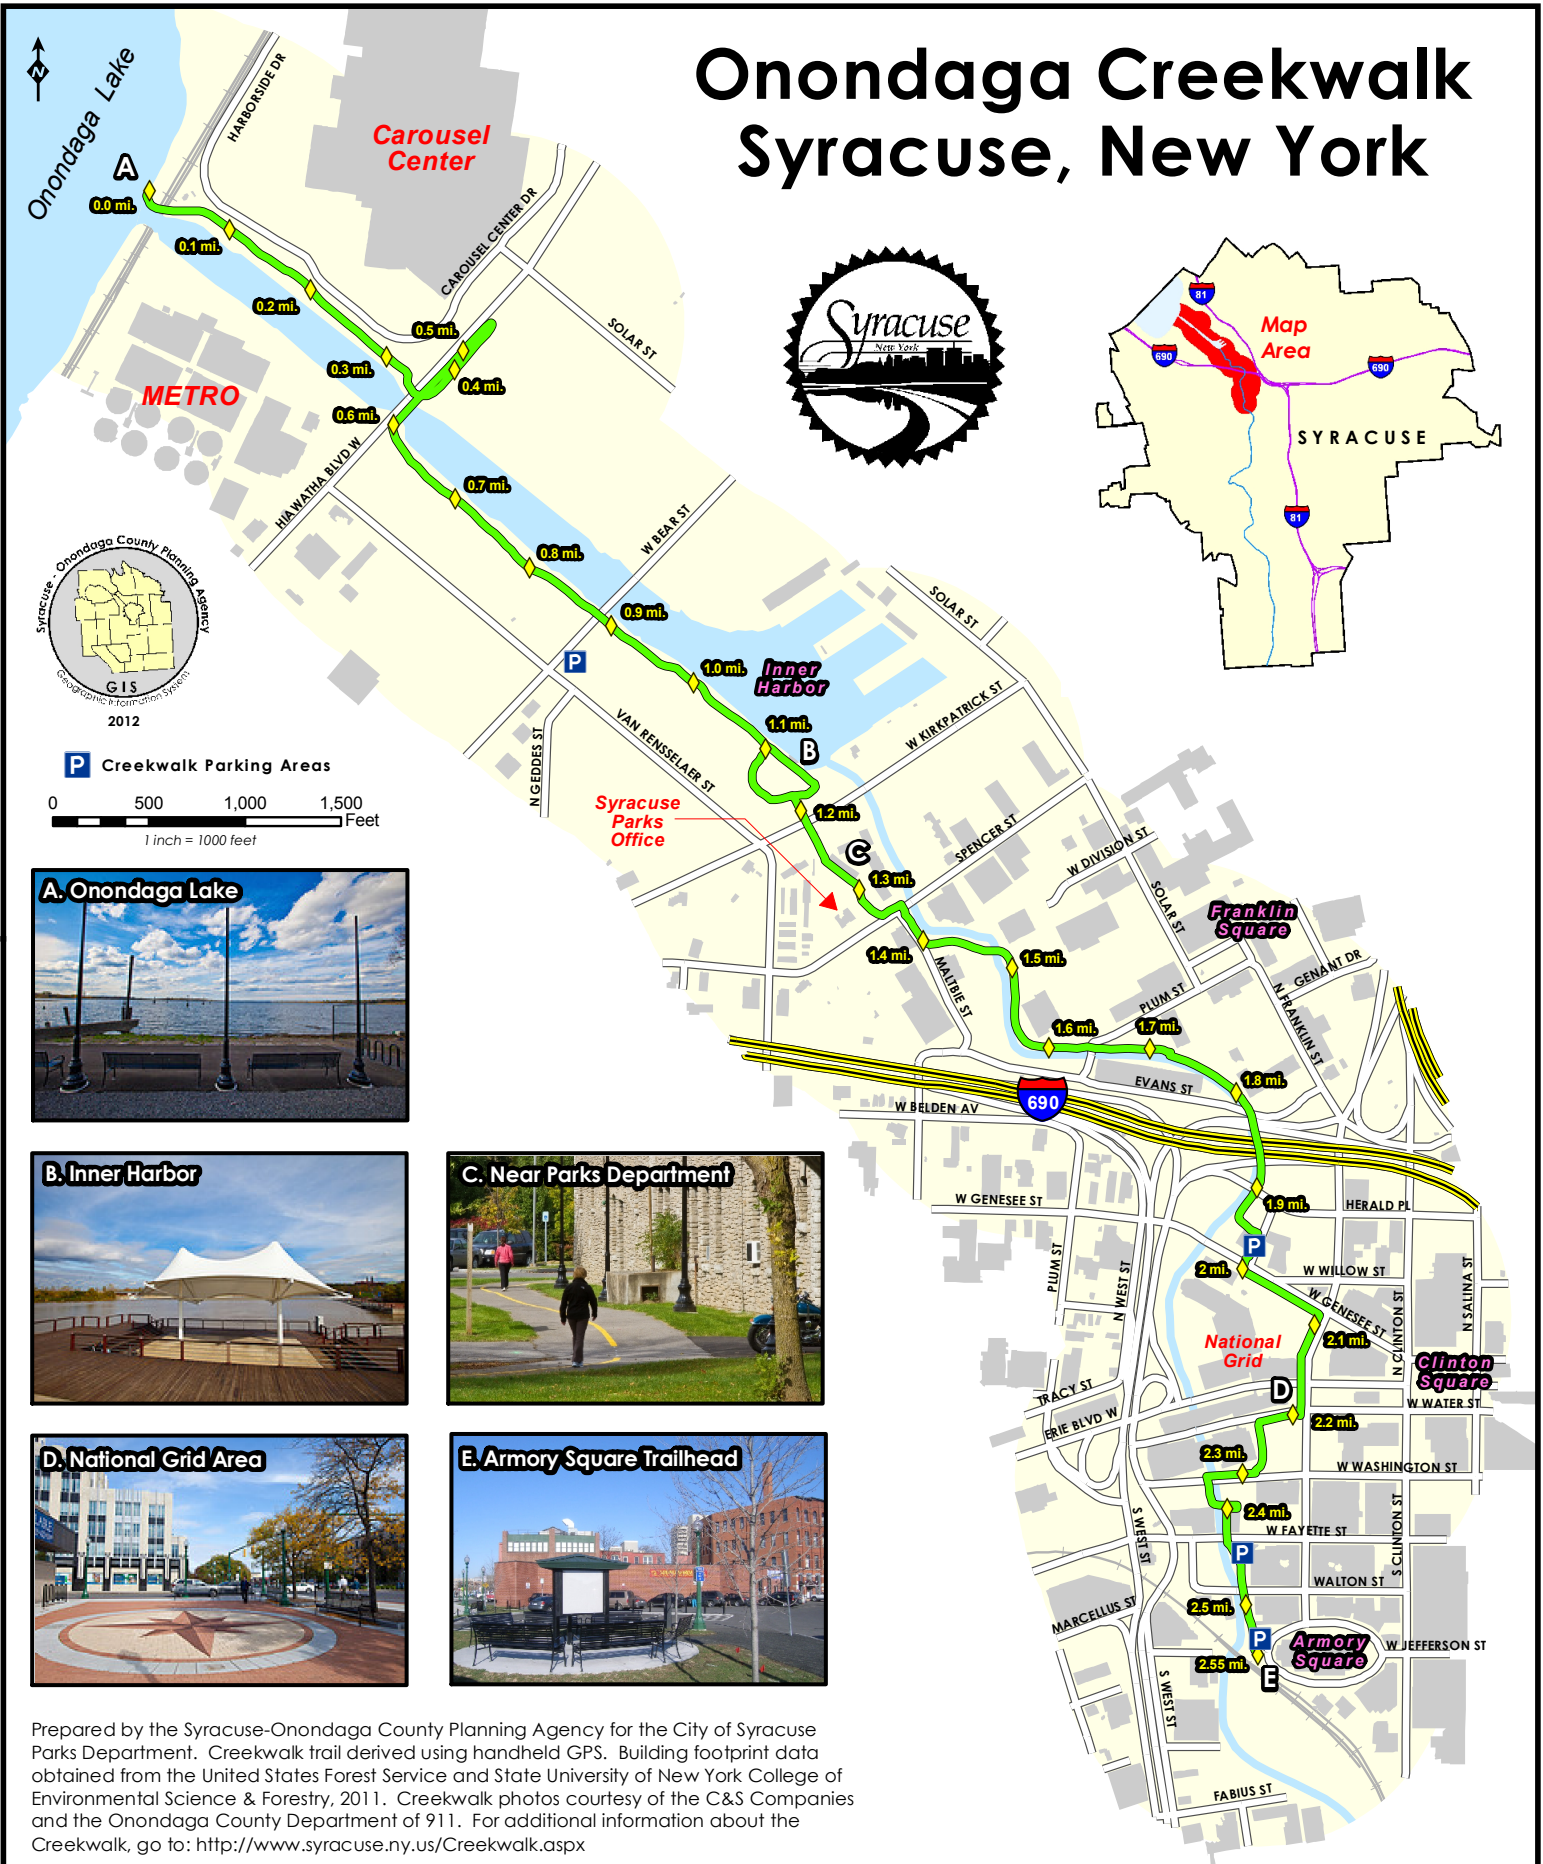

Onondaga Creekwalk Syracuse, New York

P Creekwalk Parking Areas

Prepared by the Syracuse-Onondaga County Planning Agency for the City of Syracuse Parks Department. Creekwalk trail derived using handheld GPS. Building footprint data obtained from the United States Forest Service and State University of New York College of Environmental Science & Forestry, 2011. Creekwalk photos courtesy of the C&S Companies and the Onondaga County Department of 911. For additional information about the Creekwalk, go to: <http://www.syracuse.ny.us/Creekwalk.aspx>